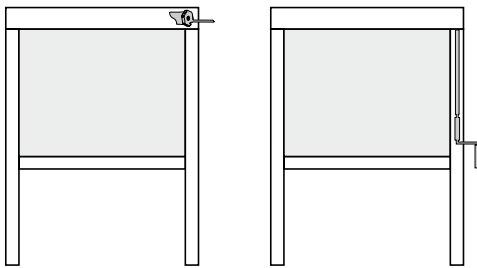

QUARZO L zip

MOTORIZED SYSTEM

NEW

Supply options

QUARZO L zip

Max dimensions

Crank / Motor operated	
Width	4000
Height	4000

Opening options

Installation scheme

Profiles sections