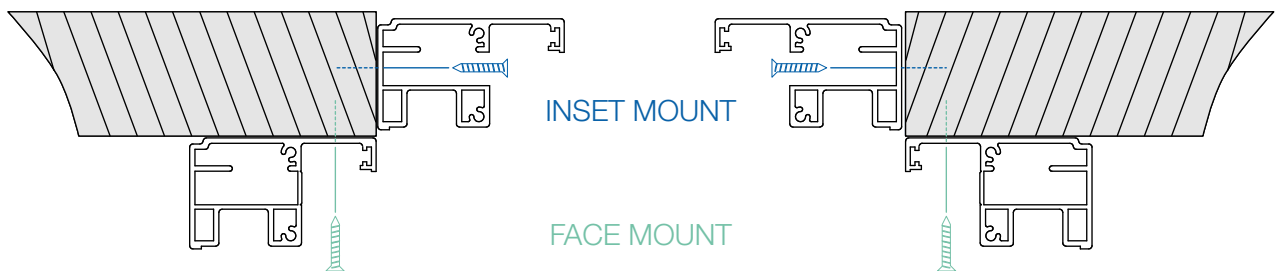

QUARZO L zip

MOTORIZED SYSTEM

NEW

Supply options

QUARZO L zip

Max dimensions

Crank / Motor operated	
Width	4000
Height	4000

Opening options

Installation scheme

Profiles sections