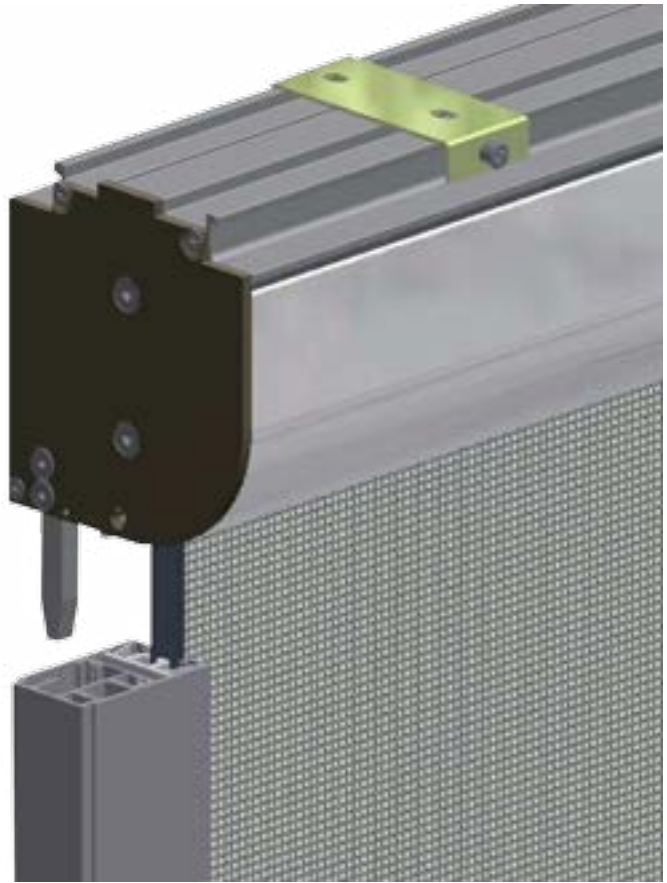

QUARZO L zip

MOTORIZED SYSTEM

NEW

Supply options

QUARZO L zip

Max dimensions

Crank / Motor operated	
Width	4000
Height	4000

Opening options

Installation scheme

Profiles sections