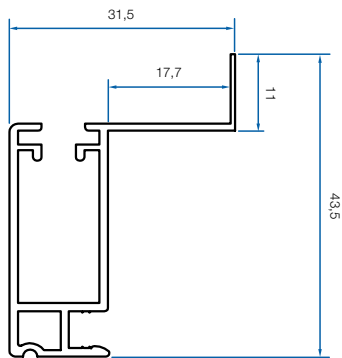

Ultima Fix

FIXED FRAME SYSTEM

NEW

Supply options

ULTIMA FIXED FRAME

- ① 04-00100-xx Ultima frame profile
- ② 00-00000-4x Fiberglass screen 18x16
- ② 00-00010-45 Aluminium mesh 18x16
- ③ 02-23000-05 Inner corner 45° with grub screw 6x10
- ④ 02-00050-05 Rubber spline Ø5.3 for aluminum mesh - Ø 5.3
- ④ 04-00090-05 Rubber spline Ø5.6 for fiberglass mesh - Ø 5.6
- ④ 04-00050-05 Rigid PVC spline for fiberglass mesh - L.750
- ④ 04-00060-05 Rigid PVC spline for fiberglass mesh - L.950
- ④ 04-00070-05 Rigid PVC spline for fiberglass mesh - L.1150
- ④ 04-00080-05 Rigid PVC spline for fiberglass mesh - L.1450
- ⑤ 04-00110-0x Sealing rubber "Ultima"
- ⑥ 04-00120-05 Sponge adhesive rubber "Ultima"
- ⑦ 04-06020-05 Installation clips "Ultima"

Profiles sections

Installation scheme

Place the Ultima onto the window frame

Lock into position

Close the window sash normally