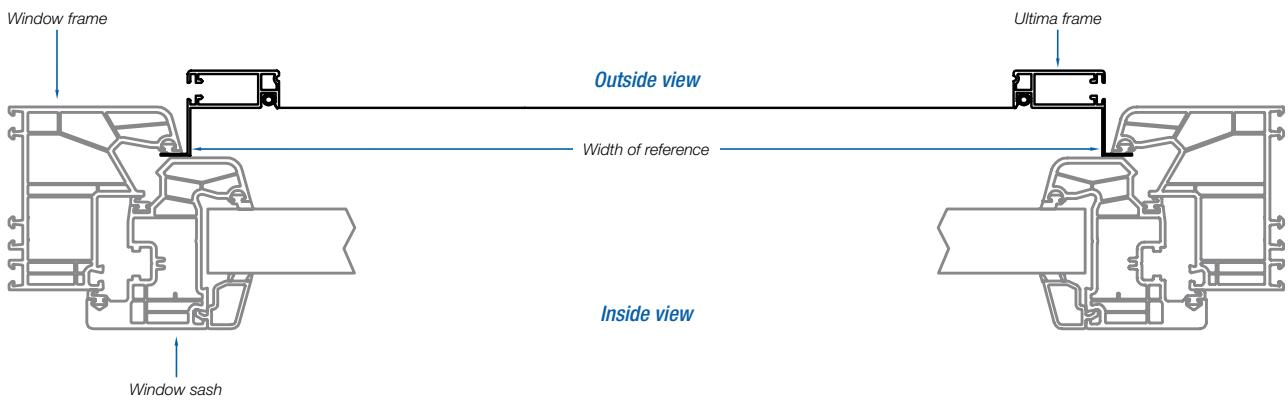

Ultima Fix

FIXED FRAME SYSTEM

NEW

Supply options

ULTIMA FIXED FRAME

- ① 04-00100-xx Ultima frame profile
- ② 00-00000-4x Fiberglass screen 18x16
- ② 00-00010-45 Aluminium mesh 18x16
- ③ 02-23000-05 Inner corner 45° with grub screw 6x10
- ④ 02-00050-05 Rubber spline Ø5.3 for aluminum mesh - Ø 5.3
- ④ 04-00090-05 Rubber spline Ø5.6 for fiberglass mesh - Ø 5.6
- ④ 04-00050-05 Rigid PVC spline for fiberglass mesh - L.750
- ④ 04-00060-05 Rigid PVC spline for fiberglass mesh - L.950
- ④ 04-00070-05 Rigid PVC spline for fiberglass mesh - L.1150
- ④ 04-00080-05 Rigid PVC spline for fiberglass mesh - L.1450
- ⑤ 04-00110-0x Sealing rubber "Ultima"
- ⑥ 04-00120-05 Sponge adhesive rubber "Ultima"
- ⑦ 04-06020-05 Installation clips "Ultima"

Profiles sections

Installation scheme

Place the Ultima onto the window frame

Lock into position

Close the window sash normally