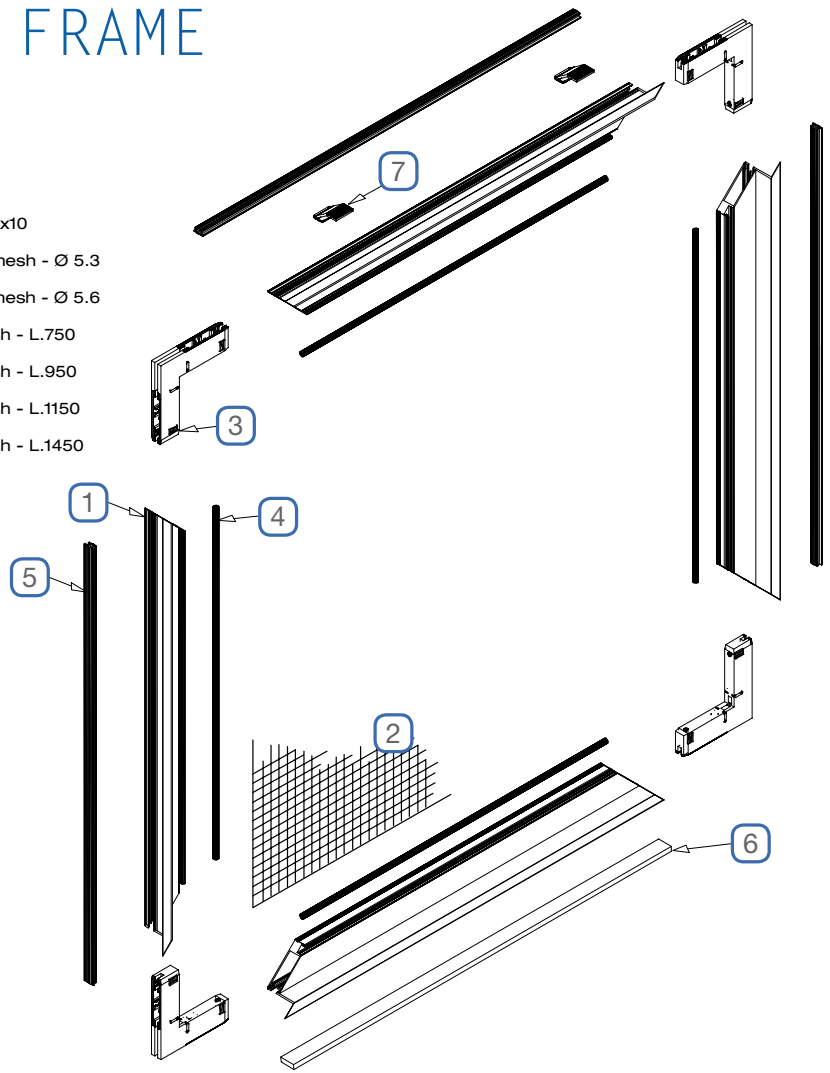

Ultima Fix

FIXED FRAME SYSTEM

NEW

Supply options

ULTIMA FIXED FRAME

- ① 04-00100-xx Ultima frame profile
- ② 00-00000-4x Fiberglass screen 18x16
- ② 00-00010-45 Aluminium mesh 18x16
- ③ 02-23000-05 Inner corner 45° with grub screw 6x10
- ④ 02-00050-05 Rubber spline Ø5.3 for aluminum mesh - Ø 5.3
- ④ 04-00090-05 Rubber spline Ø5.6 for fiberglass mesh - Ø 5.6
- ④ 04-00050-05 Rigid PVC spline for fiberglass mesh - L.750
- ④ 04-00060-05 Rigid PVC spline for fiberglass mesh - L.950
- ④ 04-00070-05 Rigid PVC spline for fiberglass mesh - L.1150
- ④ 04-00080-05 Rigid PVC spline for fiberglass mesh - L.1450
- ⑤ 04-00110-0x Sealing rubber "Ultima"
- ⑥ 04-00120-05 Sponge adhesive rubber "Ultima"
- ⑦ 04-06020-05 Installation clips "Ultima"

Profiles sections

Installation scheme

Place the Ultima onto the window frame

Lock into position

Close the window sash normally